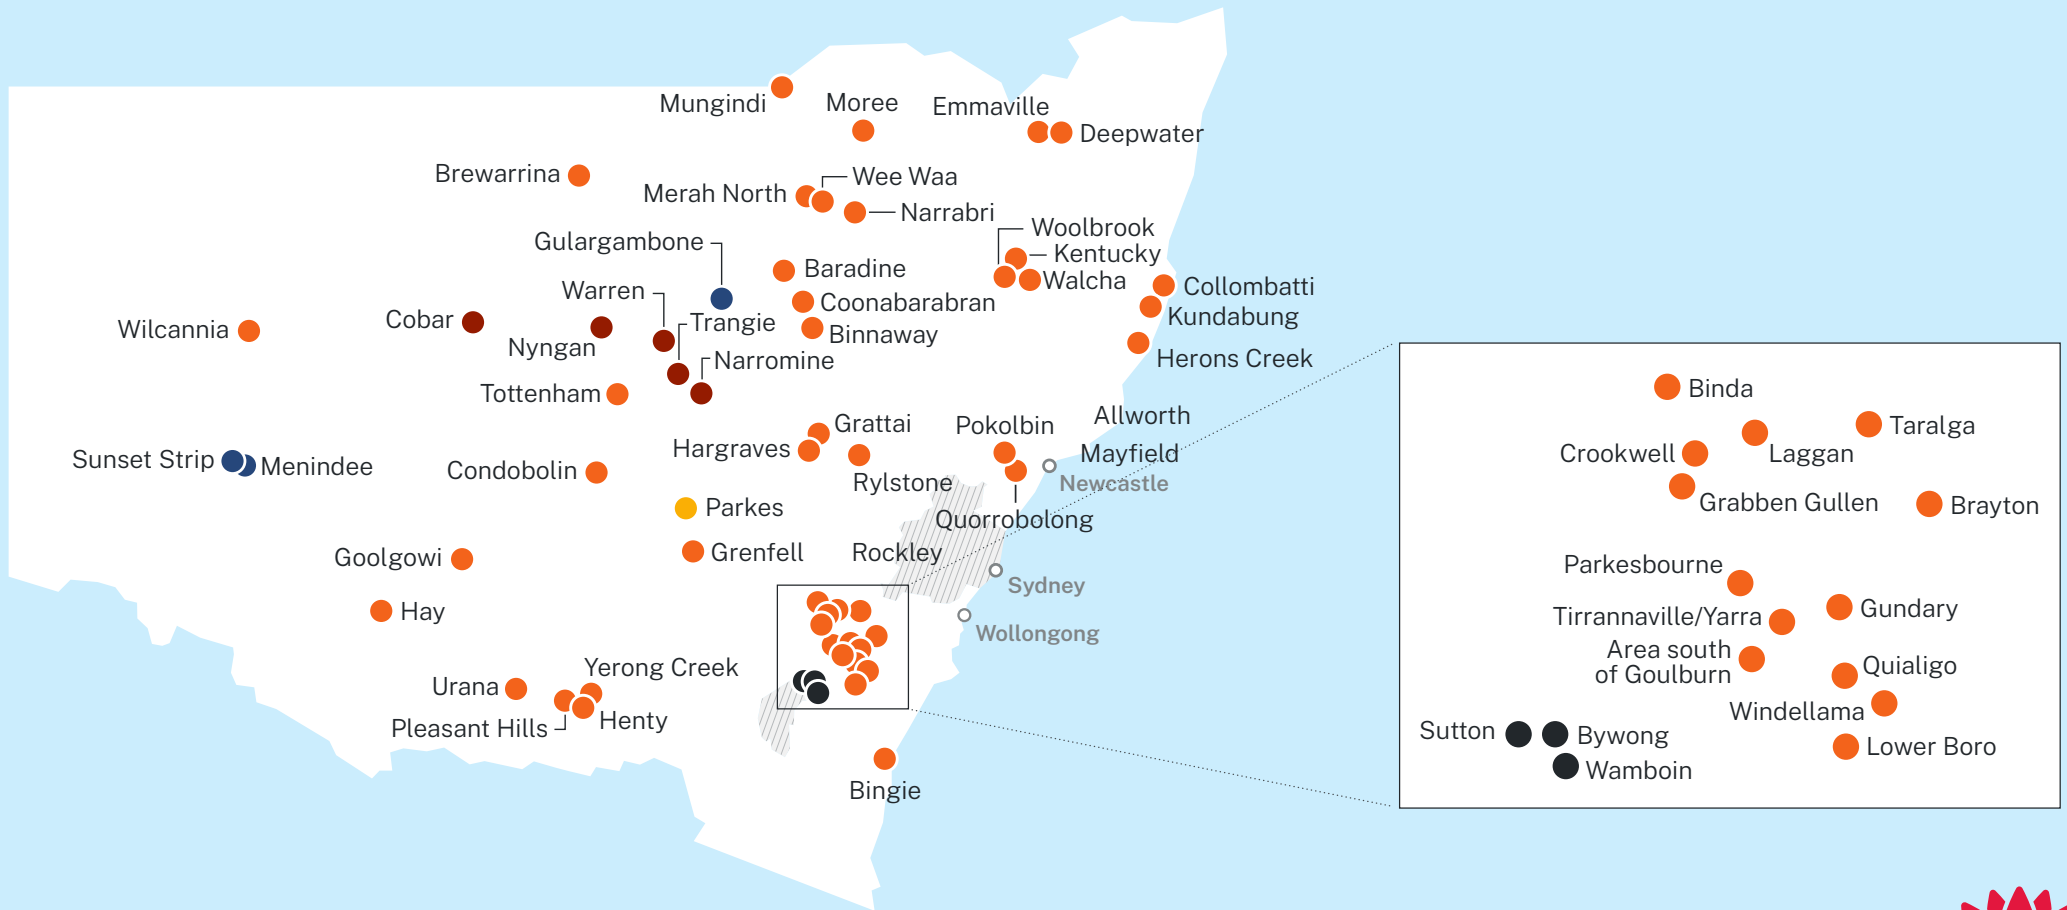

Regional Digital Connectivity program

The following locations will receive internet connectivity improvements

(see following pages for more detail)

Regional Digital Connectivity program

Marker	Program	Locations	Description of project
	Cobar corridor connectivity	5 locations: Cobar, Narromine, Nyngan, Trangie and Warren	Delivering fast and reliable fixed wireless internet for the communities of Cobar, Narromine, Nyngan, Trangie and Warren, benefitting more than 800 premises.
	Gulargambone and Menindee connectivity	3 locations: Gulargambone, Menindee and Sunset Strip	Delivering reliable, high-speed fixed line internet for Gulargambone and Menindee, including premises along Menindee Lakes' Sunset Strip, benefitting more than 800 homes and businesses.
	nbn regional NSW fixed wireless	46 locations: Baradine, Binda, Bingie, Binnaway, Brayton, Brewarrina, Collombatti, Area surrounding Condobolin, Area surrounding Coonabarabran, Area surrounding Crookwell, Deepwater, Emmaville, Goolgowi, Grabben Gullen, Grattai, Area surrounding Grenfell, Gundry, Hargraves, Area surrounding Hay, Area surrounding Henty, Herons Creek, Kentucky, Kundabung, Laggan, Lower Boro, Merah North, Moree, Mungindi, Area surrounding Narrabri, Parkesbourne, Pleasant Hills, Area surrounding Pokolbin, Quialigo, Quorrobolong, Area surrounding Rylstone, Area south of Goulburn, Taralga, Tirrannaville / Yarra, Tottenham, Urana, Area surrounding Walcha, Area surrounding Wee Waa, Wilcannia, Windellama, Woolbrook and Yerong Creek	Delivering a network of new or co-located fixed wireless broadband towers to provide fast and reliable nbn fixed wireless internet for more than 10,000 premises across 46 locations in regional NSW.
	Parkes Special Activation Precinct connectivity	1 location: Parkes Special Activation Precinct	Delivering reliable, high-speed fixed line internet for businesses in the Parkes Special Activation Precinct.
	Wamboin, Bywong and Sutton connectivity	3 locations: Wamboin, Bywong and Sutton	Delivering reliable, high-speed fixed line internet for Wamboin, Bywong and Sutton, benefitting over 1400 rural homes and businesses.